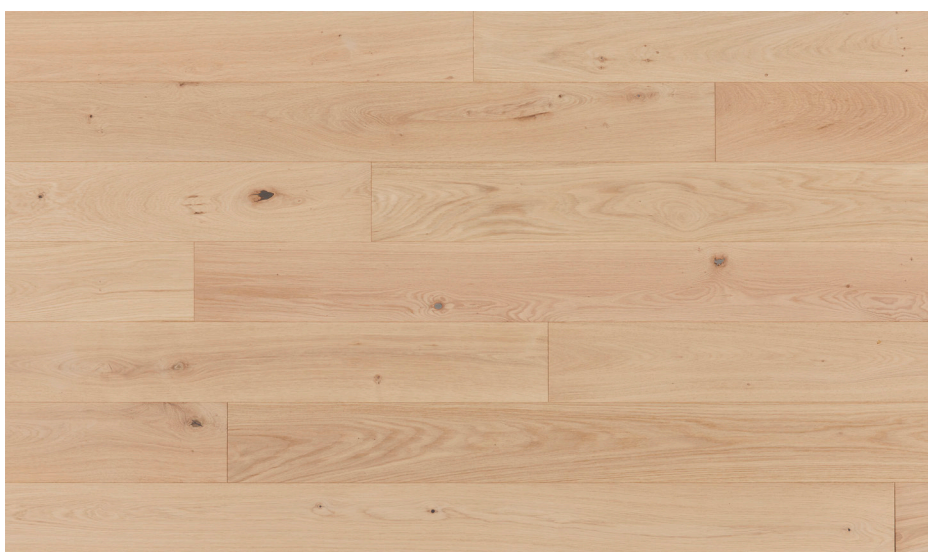

Cleaning and maintenance instructions: www.lamett.eu

Rustic AB

EN

Grading description

Texture	Slightly brushed
Grading	Rustic
Colour variation	Medium
Sound knots	Allowed unlimited, $\varnothing < 30\text{mm}$
Unsound knots	≤ 3 per plank; $\varnothing < 20\text{ mm}$
Bark	≤ 3 per plank; $< 3\text{mm}$ width, $< 10\text{mm}$ length
Sapwood	$< 20\%$ of the width
End crack	Partially filled; $< 3\text{mm}$ wide, $< 100\text{mm}$ long
Surface crack	Allowed limited; $< 5\text{mm}$ wide, partially filled
Insect hole	Allowed limited; $< 2\text{mm}$ wide; 8/400, partially filled
Decay	Not allowed
Blue/yellow stain	Not allowed
Sound heart	Not allowed
Machine marks	Not allowed

This picture is an indication of the grading as described.

Grading description — 2 criteria

Knots

Scale from (rigid) parquet without knots up to planks with more and larger knots

Colour variation

From little colour variation/sapwood to bigger colour variation/sapwood